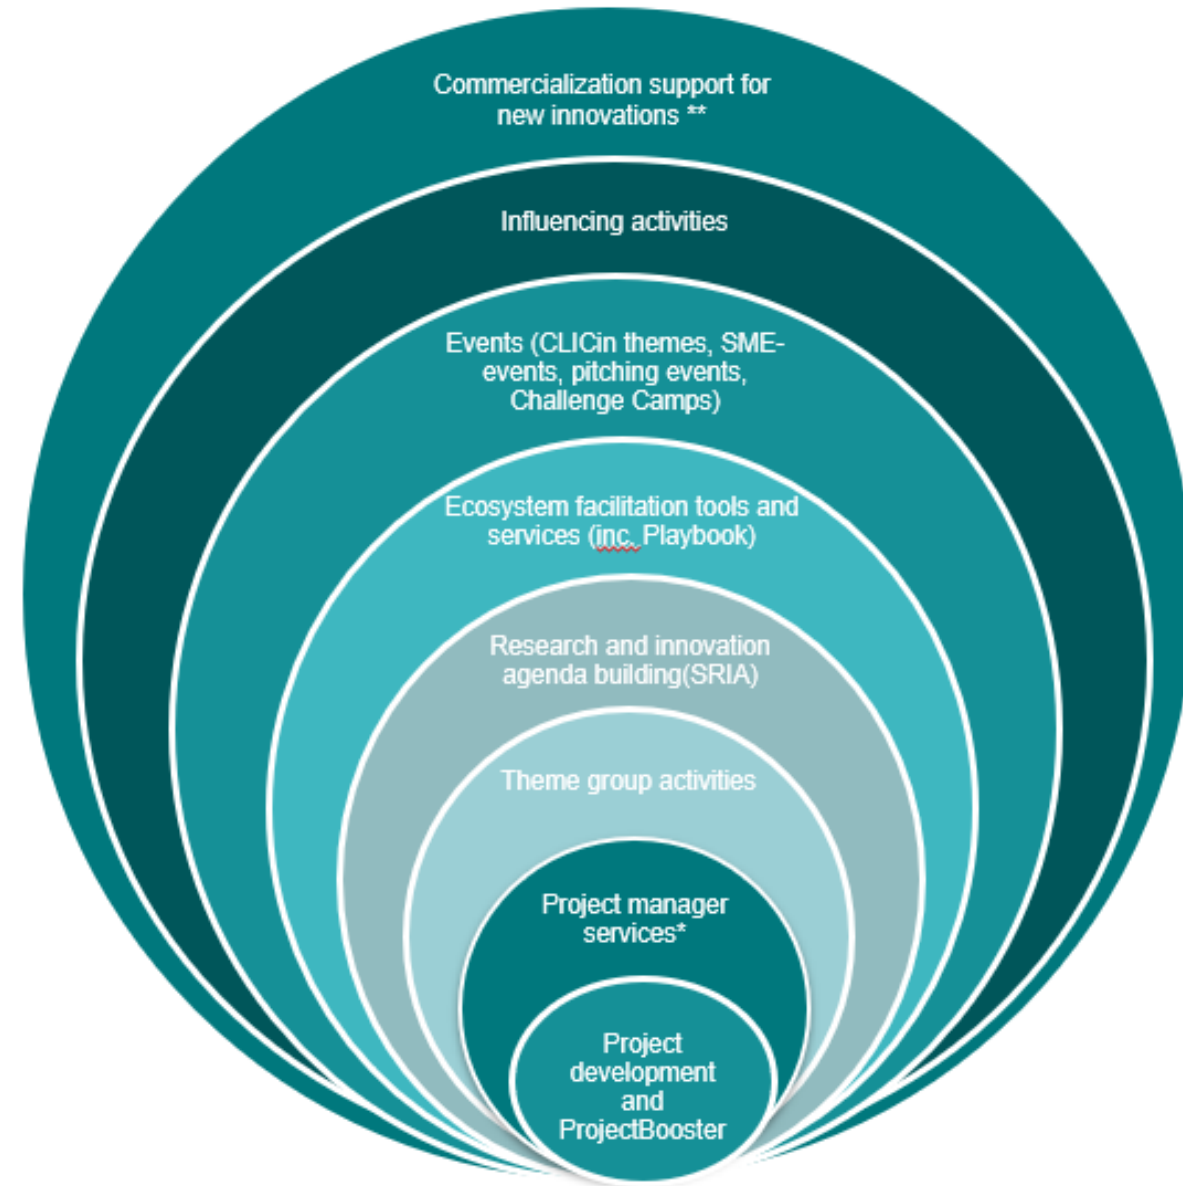

CLIC Innovation service package for partners

*= not included in the yearly fee, separate pricing

**= part of premium Playbook services

Do you operate in the areas of bioeconomy, circular economy and new energy solutions?

Are you interested in creating sustainable break through solutions for those themes with other companies and academia?

Are you looking for international contacts, new technology, new knowledge or new business opportunities in the above themes?

Join us and develop sustainable solutions for the global challenges together with leading companies and research institutions!