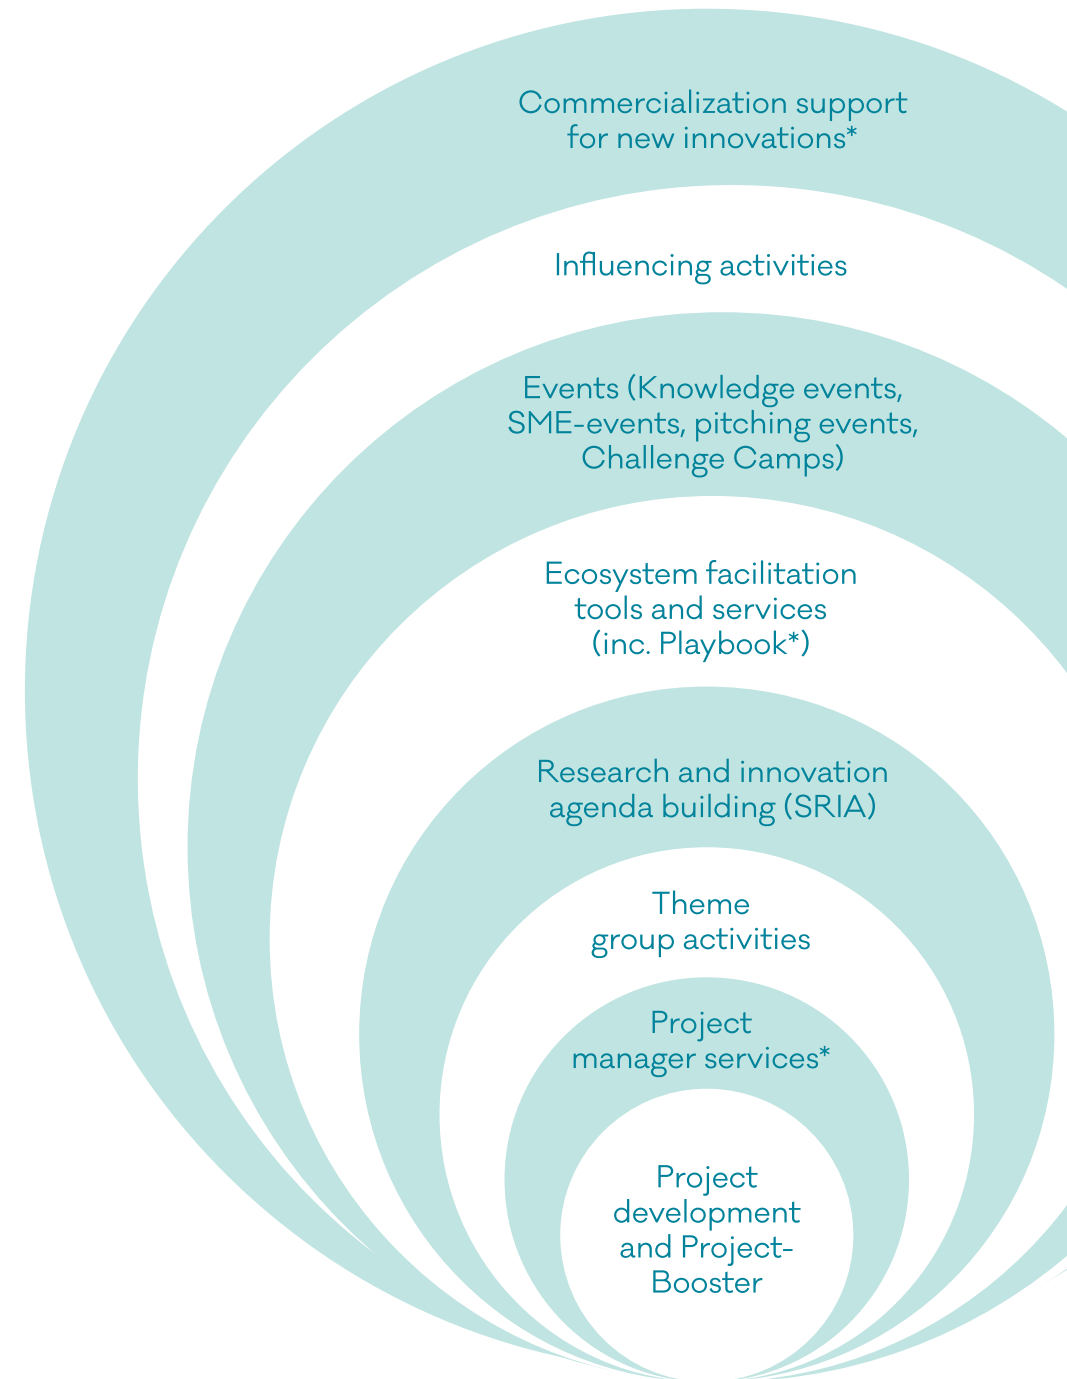

CLIC Associate
Partner services

CLIC

CLIC Innovation service package to our Associate Partners

- >> Do you operate in the areas of bio economy, circular economy and new energy solutions?
- >> Are you interested in creating sustainable break through solutions together with other companies and academia?
- >> Are you looking for international contacts, new technology, new knowledge or new business opportunities in the above themes?

**Join us to develop
sustainable solutions for the
global challenges together with
forerunner companies and
research institutions!**

CLIC Innovation service package to Associate Partners

Our services offer the Associate Partners an opportunity

- >> to **network with both businesses and academia** in Finland, Nordics, Europe, and internationally within and across the industries
- >> to get involved in our **four themes**: bioeconomy, circular economy, energy, urban environmental solutions, and **two ecosystems**: GreenE2 and 4Recycling
- >> to participate in defining the common **strategic research and innovation agendas** and in deciding about joint actions
- >> to find new ideas and get inspired by others in our **CLIC events**
- >> to network with new innovative **start-up and SME companies**
- >> to **take part** in CLIC's facilitated R&D&I project planning
- >> to be **a member of the consortiums** CLIC builds for different projects
- >> to utilize CLIC's **support** in drafting **consortium agreements** for projects
- >> to get updates on our themes and on the latest financing, project and research opportunities via **thematic events and communication** (bi-monthly newsletter, website, social media, Sharepoint, Teams)
- >> to pilot and use **advanced ecosystem management tools** (Playbook)